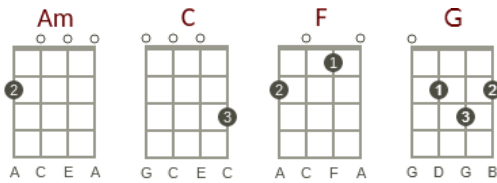

Don't Play That Song

(Ahmet Ertegun & Betty Nelson)

Key: C

Time: 4/4

Based on version by Bruce Springsteen

Intro: **[C]²** **[Am]²** **[F]²** **[G]²**

[C] Don't play that song for me, **[Am]** Though it brings back sweet memories
[F] Of the days that I once knew, **[G]** Of the days I spent with you

[C] Oh no, don't you let it play, **[Am]** It fills my heart with pain
[F] Please, stop it right away, **[G]** 'Cause I remember just what it said

Well, it said **[C]** (darlin', I love you)

Oh, you know that you **[Am]** lied (darlin', I love you)

Oh, darlin', you **[F]** lied (darlin', I love you)

Oh, darlin', you **[G]** lied (you lied), you lied (you lied),

You lied, lied, lied, lied

[C] (Darlin', I love you)

You know that you **[Am]** lied (darlin', I love you)

Yeah, darlin', you **[F]** lied (darlin', I love you)

Oh, darlin', you **[G]** lied (you lied), you lied (you lied),

You lied, lied, lied, lied

[C] (Darlin', I love you)

[Am] (Darlin', I love you)

[F] (Darlin', I love you)